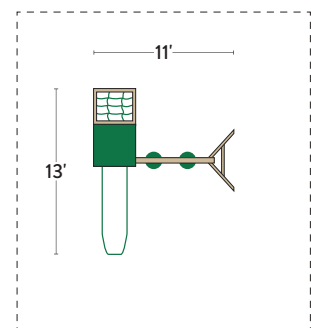

FEATURES: 40" x 40" Tower; Tarp Roof; 8' Wave Slide; 4' Rock Wall; Step Ladder; 40" x 40" Sandbox; 2-Position, 7' High Swing Beam; (2) Belt Swings; (6) Anchors