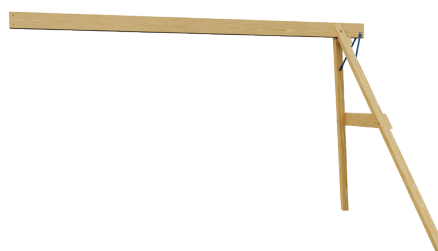

## SWING BEAMS

**2-POSITION SPACE SAVER**  
Available on Olympus, 5' x 5', and 6' x 6'

**3-POSITION A-FRAME**  
Available in:  
Standard Height: 7'  
Extra-High: 8'

**4-POSITION A-FRAME**  
Available in:  
Standard Height: 7'  
Extra-High: 8'