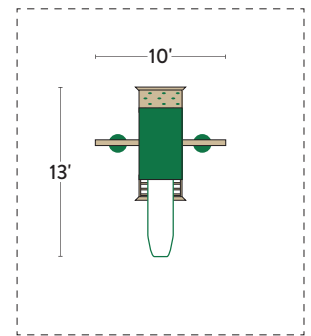

FEATURES: 66" x 40" Tower; Tarp Roof; Tire Swing; Ladder; 4' Rock Wall; 8' Wave Slide; 2-Position, 7' High Swing Beam; (2) Belt Swings; (4) Anchors