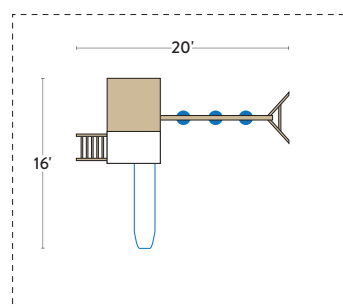

*Our team is ready to help customize any of our premium sets with options, colors, and accessories!*

PHOTO FEATURES: 5' x 8' Tower; Tree House; Step Ladder; Handrail; 5' x 7' Sandbox with Sandbox Railing; 10' Wonder Wave Slide; Telescope; 3-Position, 7' High Swing Beam; (2) Belt Swings; Dual Glider and Adapter; (6) Anchors