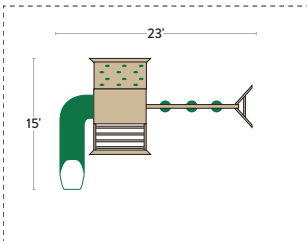

OLYMPUS #02

PAGE 8

REC. PLAY AREA: 35' x 37'