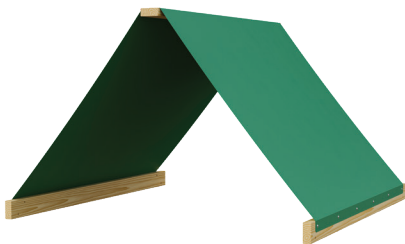

OPTIONS

Let the fun begin! Now that you've picked your playset, it's time to choose your color combination and the swings, slides, and accessories that fit your family's needs.

WOOD COLORS

Structure

POLY COLORS

Slats

ROOFS

TARP ROOF