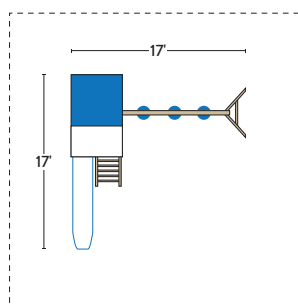

*Our team is ready to help customize any of our premium sets with options, colors, and accessories!*

PHOTO FEATURES: 5' x 8' Tower; Step Ladder; Handrail; 5' x 7' Sandbox; Tarp Roof; 10' Wonder Wave Slide; Captain's Wheel; 3-Position, 8' High Swing Beam; (2) Belt Swing with soft-grip chain; Dual Glider and Adapter; (6) Anchors