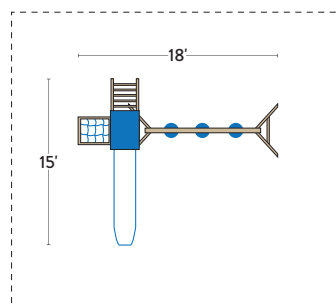

PHOTO FEATURES: 32" x 42" Tower; Step Ladder; Handrail; 3-Position, 8' High Swing Frame; Tarp Roof; 10' Wonder Wave Slide; 5' Cargo Net; (2) Belt Swings with soft-grip chain; Trapeze with soft-grip chain; (6) Anchors

RANGER #03

SPECIFICATIONS

- Tower Platform Height: 5'
- Tower Platform Dimensions: 32" x 42"
- Overall Footprint: 20' x 15'
- Recommended Playground Area: 32' x 27'
- Border: 118'
- Wood Mulch: 11 cu. yd.
- Rubber Mulch: 3 tons
- See page 78 for footprint diagram.