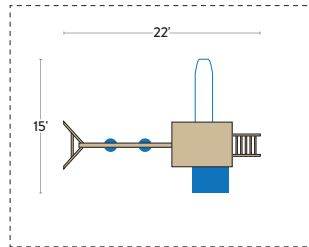

THE SCOUT #03

PAGE 7

REC. PLAY AREA: 34' x 27'