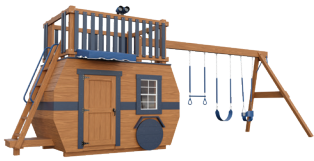

TABLE OF CONTENTS

THE SCOUT
P. 6 - 7