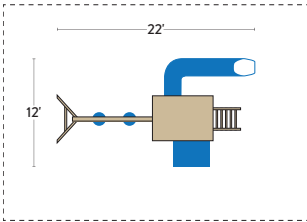

THE SCOUT #01

PAGE 6

REC. PLAY AREA: 34' x 24'