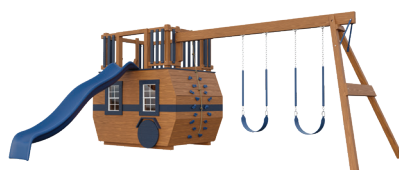

## SPECIFICATIONS

Tower Platform Height: 5'

Tower Platform Dimensions: 81" x 61"

Overall Footprint: 22' x 12'

Recommended Playground Area: 34' x 24'

Border: 116'

Wood Mulch: 10 cu. yd.

Rubber Mulch: 3 tons

See page 77 for footprint diagram.

THE SCOUT #03

Unleash a spirit of adventure with THE SCOUT, the original camper-style play home. This charming homage to the classic American Camper invites youngsters on imaginative travels. Step into a cozy interior through the front door with an awning, complete with a table and benches. For the daring, a rock wall leads to a top lookout area. With optional multi-position swing beams, a heavyweight slide, and our legendary build quality, THE SCOUTs are ready for any spirited adventure.

#### SPECIFICATIONS

- Tower Platform Height: 5'
- Tower Platform Dimensions: 81" x 61"
- Overall Footprint: 24' x 15'
- Recommended Playground Area: 36' x 27'
- Border: 126'
- Wood Mulch: 12 cu. yd.
- Rubber Mulch: 3.5 tons
- See page 77 for footprint diagram.