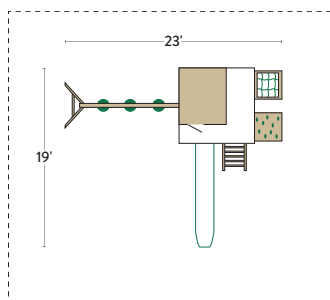

PHOTO FEATURES: 8' x 8' Tower; 5' x 6' Playhouse with wrap-around porch; Step Ladder; Handrail; Door; (2) Windows; Tire Swing; 8' x 8' Sandbox; Poly Slats; 10' Wonder Wave Slide; Tic-Tac-Toe Panel; 5' Rock Wall; 5' Cargo Net; Fireman's Pole; 3-Position, 8' High Swing Beam; Belt Swing with soft-grip chain; Dual Glider and Adapter; Full Bucket Child Seat with soft-grip chain; (6) Anchors

EXPEDITION #03

SPECIFICATIONS

- Tower Platform Height: 5'
- Tower Platform Dimensions: 8' x 8'
- Enclosure: 5' x 6'
- Overall Footprint: 28' x 17'
- Recommended Playground Area: 40' x 29'
- Border: 138'
- Wood Mulch: 15 cu. yd.
- Rubber Mulch: 4 tons
- See page 77 for footprint diagram.