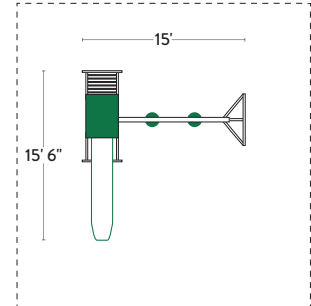

FEATURES: 3' x 4' Tower; Step Ladder; Handrail; Tarp Roof; 10' Wonder Wave Slide; 2-Position, 8' High Swing Beam; (2) Belt Swings with soft-grip chain; (6) Anchors