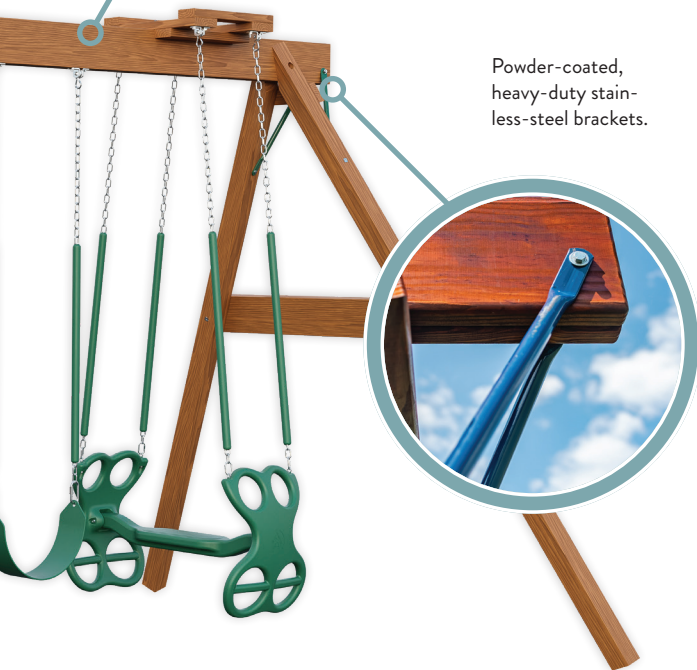

# WOOD PLAYSETS

Fade-resistant, extra-durable tarp.

Heavy-duty stainless-steel swing bearings.

Slides are heavy-weight, solid-to-the-core and resist sun and fading.

Floor boards are eco-friendly recycled plastic lumber. Strong, durable, and low-maintenance. **NO rotting, splintering, painting or staining!**

**OPTIONAL** Poly slats are eco-friendly recycled plastic lumber. Strong, durable, and low-maintenance. **NO rotting, splintering, painting or staining!**

Heavy-duty, double 2x6, vertical-edge swing beams.