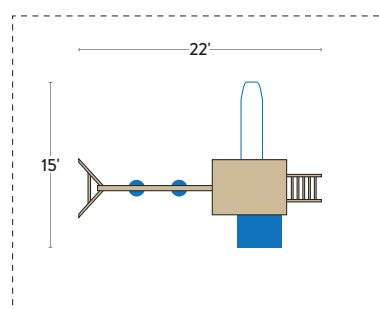

PHOTO FEATURES: Inside Benches; Inside Table; Awning over door; Poly Slats; 10' Wonder Wave Slide; Built-in Rock Wall; 3-Position Swing Beam; (2) Belt Swings with soft-grip chain; Tic-Tac-Toe Panel

THE SCOUT #03

SPECIFICATIONS

- Tower Platform Height: 5'
- Tower Platform Dimensions: 81" x 61"
- Overall Footprint: 24' x 15'
- Recommended Playground Area: 36' x 27'
- Border: 126'
- Wood Mulch: 12 cu. yd.
- Rubber Mulch: 3.5 tons
- See page 77 for footprint diagram.