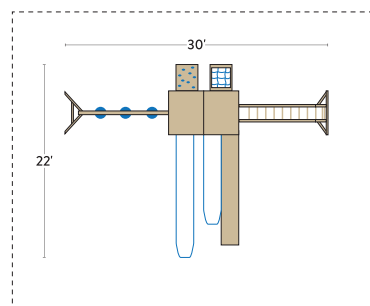

PHOTO FEATURES: (2) 5' x 4' Towers; Ladder; Handrail; 5' x 4' Sandbox; 5' x 4' Ground Level Deck; (2) Wood Roofs; Hammock Swing; 7' Rock Wall; 5' Cargo Net; 12' Ramp; 10' Climbing Set; 3-Position, 8' High Swing Beam; Belt Swing with soft-grip chains; Trapeze with soft-grip chains; Dual Glider with soft-grip chains and Adapter; 10' Avalanche Slide; 14' Avalanche Slide; (6) Anchors

CASTLE #03

SPECIFICATIONS

- Tower Platform Heights: 5' & 7'
- Tower Platform Dimensions: (2) 5' x 4'
- Overall Footprint: 30' x 22'
- Recommended Playground Area: 42' x 34'
- Border: 152'
- Wood Mulch: 18 cu. yd.
- Rubber Mulch: 5 tons
- See page 77 for footprint diagram.