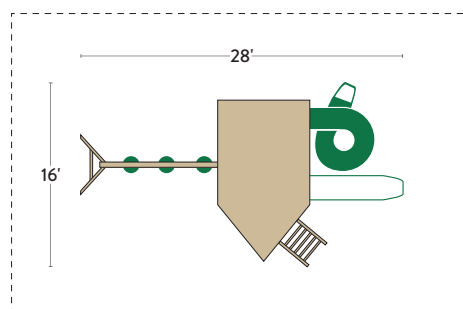

PHOTO FEATURES: Crow's Nest; 7' Tornado Tube Slide; 10' Wonder Wave Slide; Ladder; Handrail; Fireman's Pole; Captain's Wheel; 3-Position, 8' High Swing Beam; (2) Belt Swing with soft-grip chain; Dual Glider and Adapter; (2) Anchors

CUTTER #01

SPECIFICATIONS

- Play Deck Heights: 5' & 7'
- Approx. Play Deck Area: 8' x 14'
- Overall Footprint: 32' x 24'
- Recommended Playground Area: 44' x 36'
- Border: 160'
- Wood Mulch: 20 cu. yd.
- Rubber Mulch: 5.5 tons
- See page 79 for footprint diagram.