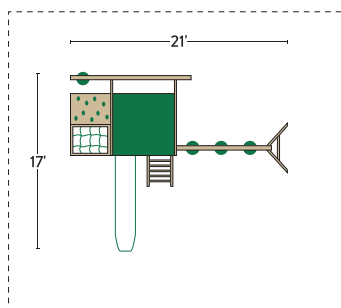

PHOTO FEATURES: 6' x 6' Tower; Step Ladder; Handrail; 6' x 6' Sandbox; Tarp Roof; Poly Slats; 5' Rock Wall; 5' Cargo Net; 10' Wonder Wave Slide; Tire Swing; Sky Glider with Cyclone Seat; 3-Position, 8' High Swing Beam; Belt Swing with soft-grip chain; Trapeze with soft-grip chain; Dual Glider and Adapter; (6) Anchors

6x6 CHALLENGER #03

SPECIFICATIONS

Tower Platform Height: 5'
Tower Platform Dimensions: 6' x 6'
Overall Footprint: 23' x 15'
Recommended Playground Area: 35' x 27'
Border: 124'
Wood Mulch: 12 cu. yd.
Rubber Mulch: 3.5 tons
See page 78 for footprint diagram.