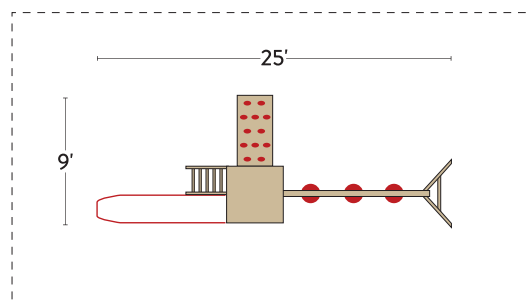

## SPECIFICATIONS

- Tower Platform Height: 5'
- Tower Platform Dimensions: 4' x 4'
- Overall Footprint: 25' x 9'
- Recommended Playground Area: 37' x 21'
- Border: 116'
- Wood Mulch: 10 cu. yd.
- Rubber Mulch: 3 tons
- See page 77 for footprint diagram.

*Our team is ready to help customize any of our premium sets with options, colors, and accessories!*

PHOTO FEATURES: 4' x 4' Tower; Step Ladder; Handrail; 4' x 4' Lemonade Stand; Wood Roof; Poly Slats; 5' Rock Wall; 10' Wonder Wave Slide; Steering Wheel; 3-Position, 8' High Swing Beam; Full Bucket Child Seat with soft-grip chains; Tire Swing with 4 chains; Dual Glider with soft-grip chains and Adapter; (6) Anchors

##### SPECIFICATIONS

- Tower Platform Height: 5'
- Tower Platform Dimensions: 4' x 4'
- Overall Footprint: 16' x 13'
- Recommended Playground Area: 28' x 25'
- Border: 106'
- Wood Mulch: 9 cu. yd.
- Rubber Mulch: 2.5 tons
- See page 77 for footprint diagram.