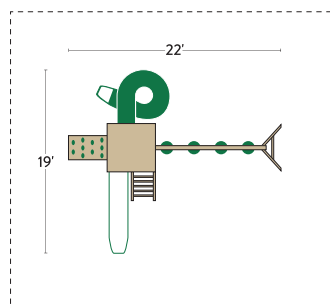

PHOTO FEATURES: 5' x 5' Tower; Step Ladder; Handrail; 5' x 5' Sandbox; Wood Roof; Poly Slats; Captain's Wheel; 5' Rock Wall; 7' Tornado Tube Slide; 10' Wonder Wave Slide; 4-Position, 8' High Swing Beam; (2) Belt Swings with soft-grip chains; Trapeze with soft-grip chains; Dual Glider with soft-grip chains and Adapter; (6) Anchors

5x5 CHALLENGER #03

SPECIFICATIONS

Tower Platform Height: 5'
Tower Platform Dimensions: 5' x 5'
Overall Footprint: 17' x 14'
Recommended Playground Area: 29' x 26'
Border: 110'
Wood Mulch: 10 cu. yd.
Rubber Mulch: 2.5 tons
See page 78 for footprint diagram.