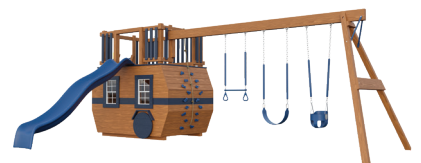

## SPECIFICATIONS

Tower Platform Height: 5'

Tower Platform Dimensions: 81" x 61"

Overall Footprint: 22' x 12'

Recommended Playground Area: 34' x 24'

Border: 116'

Wood Mulch: 10 cu. yd.

Rubber Mulch: 3 tons