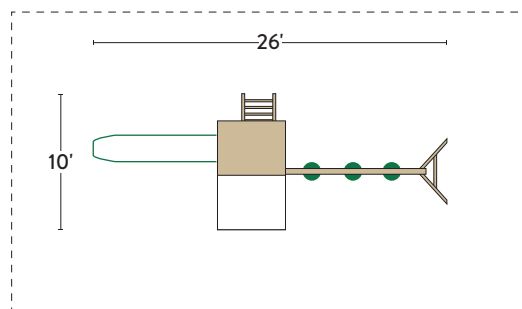

*Our team is ready to help customize any of our premium sets with options, colors, and accessories!*

PHOTO FEATURES: 5' x 8' Tower; Step Ladder; Handrail; Wood Roof; 5' x 5' Trading Post Enclosure with Lemonade Shelf; Poly Slats; 10' Wonder Wave Slide; Spotlight; 3-Position, 7' High Swing Beam; Belt Swing with soft-grip chain; Infant Swing; Dual Glider with soft-grip chain and Adapter; (6) Anchors

TRADING POST #03

SPECIFICATIONS

- Tower Platform Height: 5'
- Tower Platform Dimensions: 5' x 8'
- Ground Level Enclosure: 5' x 5'
- Overall Footprint: 26' x 10'
- Recommended Playground Area: 38' x 22'
- Border: 120'
- Wood Mulch: 11 cu. yd.
- Rubber Mulch: 3 tons
- See page 78 for footprint diagram.