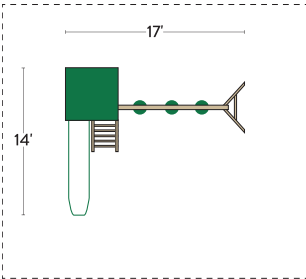

FOOTPRINTS

5 x 5 CHALLENGER #02

PAGE 16

REC. PLAY AREA: 29' x 26'

5 x 5 CHALLENGER #03