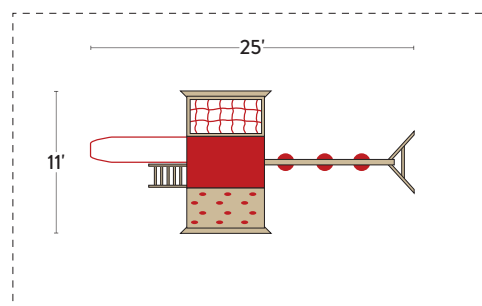

## SPECIFICATIONS

Tower Platform Height: 5'

Tower Platform Dimensions: 4' x 6'

Overall Footprint: 25' x 11'

Recommended Playground Area: 37' x 23'

Border: 120'

Wood Mulch: 11 cu. yd.

Rubber Mulch: 3 tons

*Our team is ready to help customize any of our premium sets with options, colors, and accessories!*

PHOTO FEATURES: 4' x 6' Tower; Tire Swing; Ladder; Hand Grips; Handrail; 5' Rock Wall; 5' Cargo Net; Tarp Roof; Telescope; 10' Wonder Wave Slide; 3-Position, 8' Swing Beam; (2) Belt Swings with soft-grip chain; Dual Glider with soft-grip chain and Adapter; (6) Anchors

#### SPECIFICATIONS

- Tower Platform Height: 5'
- Tower Platform Dimensions: 4' x 6'
- Overall Footprint: 23' x 15'
- Recommended Playground Area: 35' x 37'
- Border: 144'
- Wood Mulch: 16 cu. yd.
- Rubber Mulch: 4.5 tons
- See page 77 for footprint diagram.