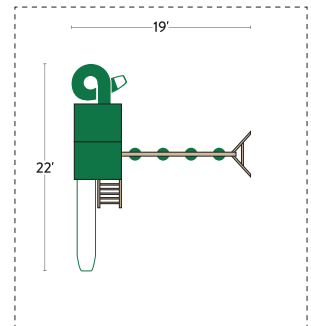

CASTLE #01

PAGE 12

REC. PLAY AREA: 31' x 34'