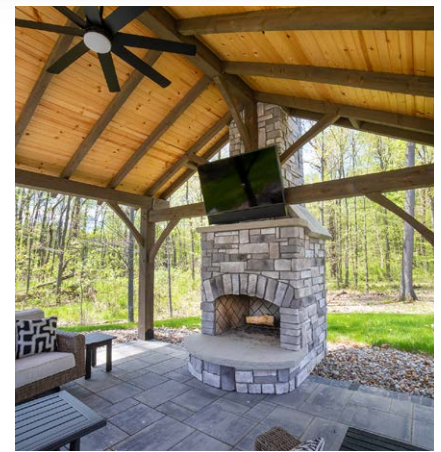

29 GAUGE TEXTURED WEATHER XL™