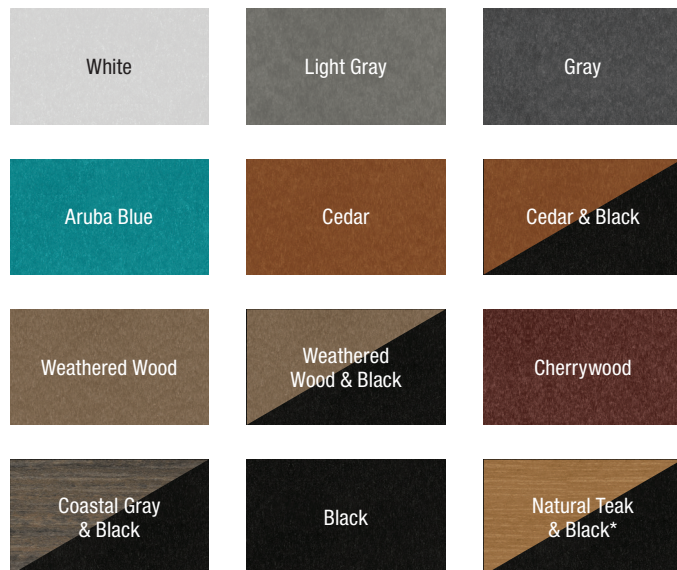

QUICK SHIP COLORS AND COLOR COMBINATIONS

*Available on Urban Harbour Quick Ship Dining Set Only.