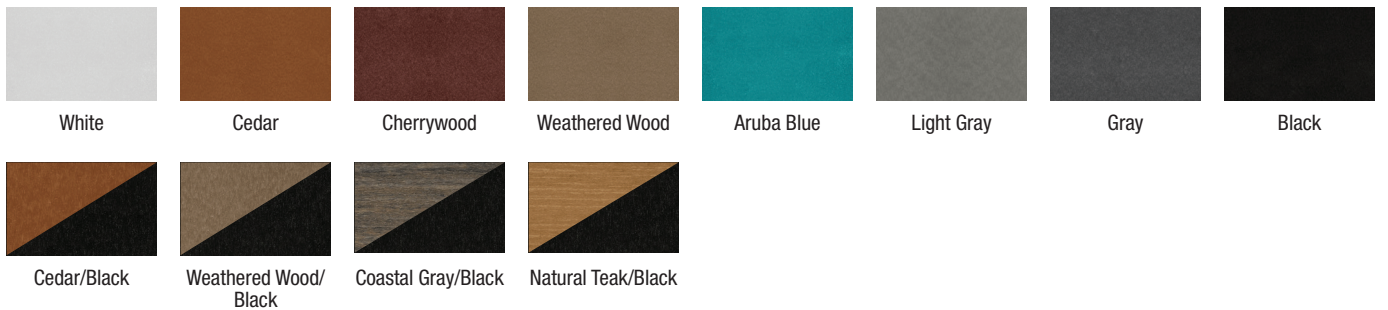

Foster Surfside

Dupione Sand

Dupione Walnut

Dupione Papaya

Canvas Macaw

Canvas Granite

Canvas Aruba

Canvas Sapphire Blue

Lavalier Palm

Poppy Midnight

76

POLY AND STAIN COLLECTION

Discover the richness of our Poly and Stain Color Options. Our heavyweight Poly offerings provide extreme weather-proofing, featuring supreme fade-resistant colors without maintenance. Our low-maintenance wood stain colors are twice-applied and finished with our horsehair brushes. This reflects the time and energy our Amish artisans invest in every piece. While all outdoor materials face weathering, our products outlast others thanks to superior materials and craftsmanship.

78

POLY AND STAIN COLLECTION

HERITAGE POLY COLLECTION | STANDARD COLORS

HERITAGE POLY COLLECTION | QUICK SHIP COLORS

HERITAGE POLY COLLECTION | BRIGHT COLORS

HERITAGE POLY COLLECTION | WOOD GRAIN COLORS

CLASSIC WOOD COLLECTION | STAIN COLORS