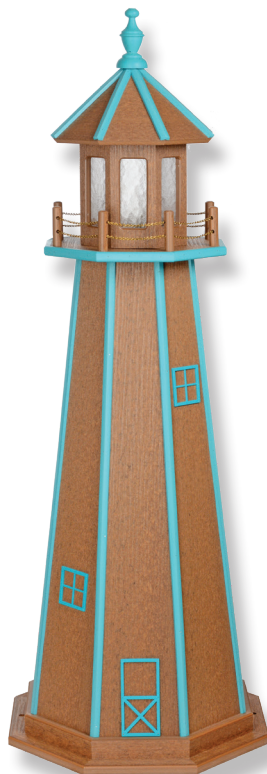

MAHOGANY AND ARUBA BLUE