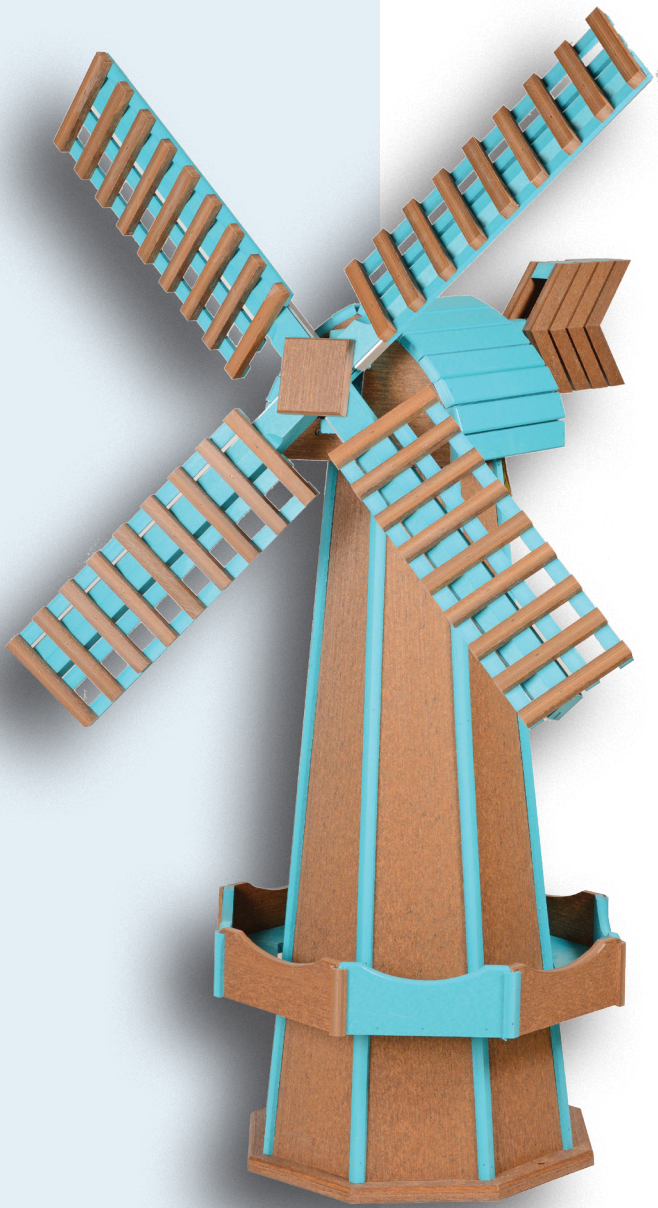

4" CAPE HATTERAS

LIGHTHOUSES

WINDMILLS

Decorative windmills made of poly or wood elevate outdoor aesthetics while being environmentally friendly and durable. They blend tradition with modernity, creating a sustainable and visually appealing addition to gardens and landscapes. Additionally, these windmills are hollow, making them perfect for covering up pipes and other yard obstructions.