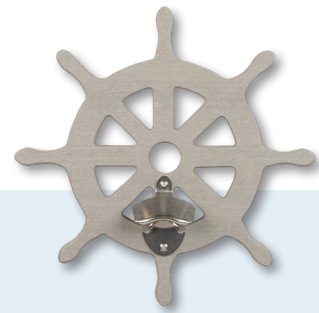

Ships Wheel

DRIIFTWOOD | 12"X11"