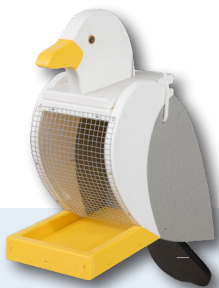

Blue Jay

POLY FEEDER

Woodpecker

Bird-Shaped poly feeder

BF-BS-P | 24"X5"X12"

Bald Eagle

Blue Bird

Seagull