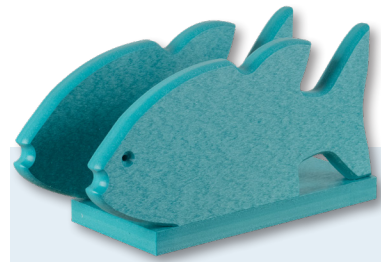

Fish

ARUBA BLUE | 8"X8"