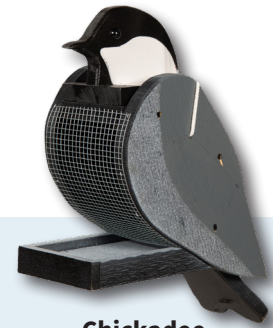

WOOD FEEDER

Blue Bird

Bird-Shaped wood feeder

BF-BS-W | 24"5"X12"

Cardinal

Cardinal Birdfeeder Open

Woodpecker

Blue Jay