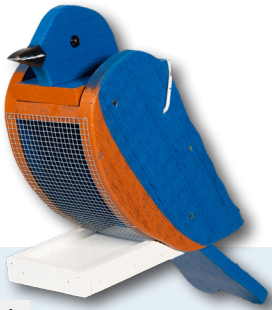

Blue Jay

POLY FEEDER

Woodpecker

Bird-Shaped poly feeder

BF-BS-P | 24"X5"X12"

Bald Eagle

Blue Bird

Seagull

Cardinal

Finch

Oriole

With a variety of vibrant colors and neutral shades, there is something for everybody and every yard! The feeders are made from high-quality materials, designed to withstand the elements, and can hold 1/2 gallon (2 lbs) of feed. They can be hung from a tree or mounted on a pole, and wherever you choose to place your feeder, you are guaranteed to level up your yard and the bird activity in your yard! Available in the 8 styles shown.

WOOD FEEDER

Blue Bird

Bird-Shaped wood feeder

BF-BS-W | 24"5"X12"

Cardinal

Cardinal Birdfeeder Open

Woodpecker

Blue Jay