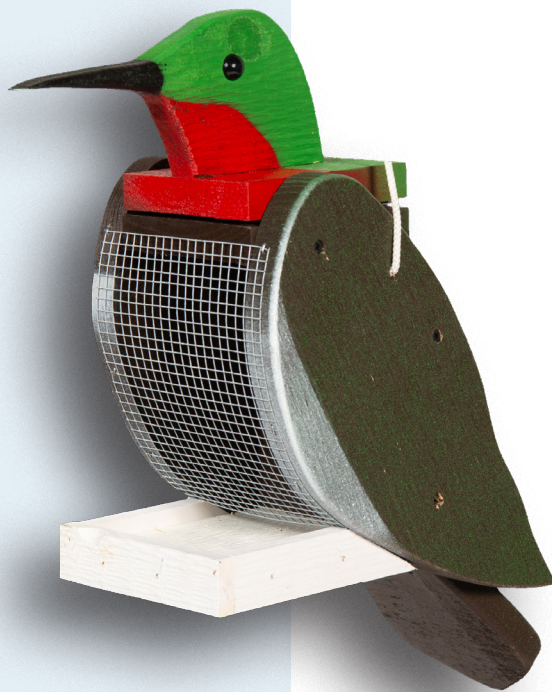

Do you enjoy spending time outdoors, watching the birds flutter around in your backyard? If so, you'll love the handcrafted Amish bird feeders from Beaver Dam. Made with precision and care, these feeders are a beautiful addition to your outdoor space. Plus, they help attract feathered friends to your backyard, providing hours of entertainment! So if you're looking for an attractive and functional bird feeder, be sure to check out the offerings here at Beaver Dam Woodworks.