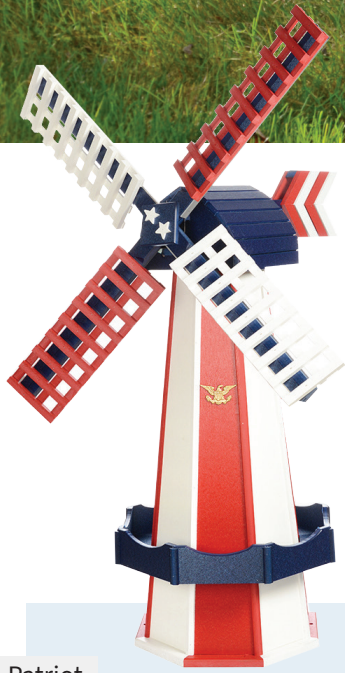

Patriot

Jumbo Poly windmill

WMJ-P | 25"X25"X78"