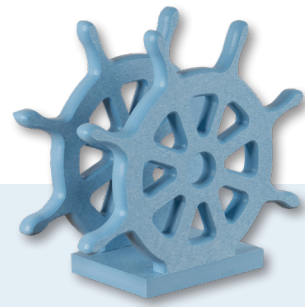

NAPKIN HOLDERS -NAUTICAL

SC-NH

All Items constructed from Poly. Great for indoor or outdoor use.

Seashell

BIRCHWOOD | 7"X6"

Ships Wheel

POWDER BLUE | 7"X7"

Turtle