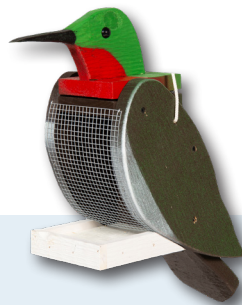

Cardinal

Finch

Oriole

With a variety of vibrant colors and neutral shades, there is something for everybody and every yard! The feeders are made from high-quality materials, designed to withstand the elements, and can hold 1/2 gallon (2 lbs) of feed. They can be hung from a tree or mounted on a pole, and wherever you choose to place your feeder, you are guaranteed to level up your yard and the bird activity in your yard! Available in the 8 styles shown.

WOOD FEEDER

Blue Bird

Bird-Shaped wood feeder

BF-BS-W | 24"5"X12"

Cardinal

Cardinal Birdfeeder Open

Woodpecker

Blue Jay

Chickadee

Downy

Hummingbird

Macaw

With a variety of vibrant colors and neutral shades, there is something for everybody and every yard! The feeders are made from high-quality materials, designed to withstand the elements, and can hold 1/2 gallon (2 lbs) of feed. They can be hung from a tree or mounted on a pole, and wherever you choose to place your feeder, you are guaranteed to level up your yard and the bird activity in your yard!