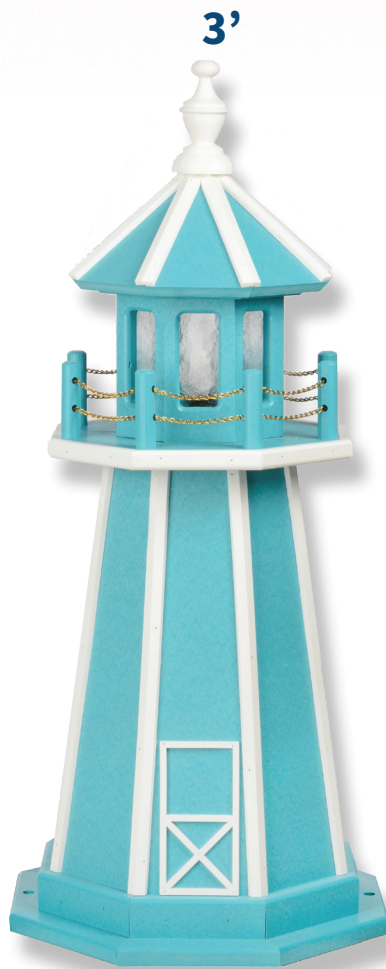

PICK YOUR SIZE

Standard lighthouses are non-replicated designs and are available in all standard colors.

IVORY AND CHERRYWOOD

ARUBA BLUE AND WHITE

PATRIOT BLUE AND WHITE

12' (NOT SHOWN)

8'

5'