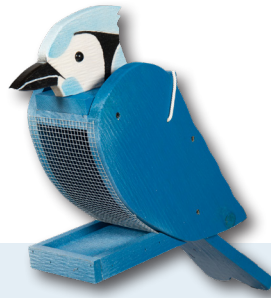

Blue Jay

POLY FEEDER

Woodpecker

Bird-Shaped poly feeder

BF-BS-P | 24"X5"X12"

Bald Eagle

Blue Bird

Seagull

Cardinal

Finch

Oriole

With a variety of vibrant colors and neutral shades, there is something for everybody and every yard! The feeders are made from high-quality materials, designed to withstand the elements, and can hold 1/2 gallon (2 lbs) of feed. They can be hung from a tree or mounted on a pole, and wherever you choose to place your feeder, you are guaranteed to level up your yard and the bird activity in your yard! Available in the 8 styles shown.

WOOD FEEDER

Blue Bird

Bird-Shaped wood feeder

BF-BS-W | 24"5"X12"

Cardinal

Cardinal Birdfeeder Open

Woodpecker

Blue Jay

Chickadee

Downy

Hummingbird

Macaw

With a variety of vibrant colors and neutral shades, there is something for everybody and every yard! The feeders are made from high-quality materials, designed to withstand the elements, and can hold 1/2 gallon (2 lbs) of feed. They can be hung from a tree or mounted on a pole, and wherever you choose to place your feeder, you are guaranteed to level up your yard and the bird activity in your yard!