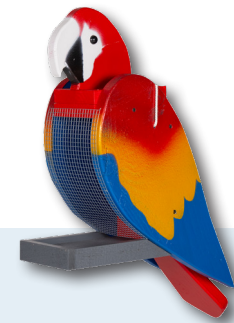

Blue Jay

POLY FEEDER

Woodpecker

Bird-Shaped poly feeder

BF-BS-P | 24"X5"X12"

Bald Eagle

Blue Bird

Seagull

Cardinal

Finch

Oriole

With a variety of vibrant colors and neutral shades, there is something for everybody and every yard! The feeders are made from high-quality materials, designed to withstand the elements, and can hold 1/2 gallon (2 lbs) of feed. They can be hung from a tree or mounted on a pole, and wherever you choose to place your feeder, you are guaranteed to level up your yard and the bird activity in your yard! Available in the 8 styles shown.

WOOD FEEDER

Blue Bird

Bird-Shaped wood feeder

BF-BS-W | 24"5"X12"

Cardinal

Cardinal Birdfeeder Open

Woodpecker

Blue Jay

Chickadee

Downy

Hummingbird

Macaw

With a variety of vibrant colors and neutral shades, there is something for everybody and every yard! The feeders are made from high-quality materials, designed to withstand the elements, and can hold 1/2 gallon (2 lbs) of feed. They can be hung from a tree or mounted on a pole, and wherever you choose to place your feeder, you are guaranteed to level up your yard and the bird activity in your yard!